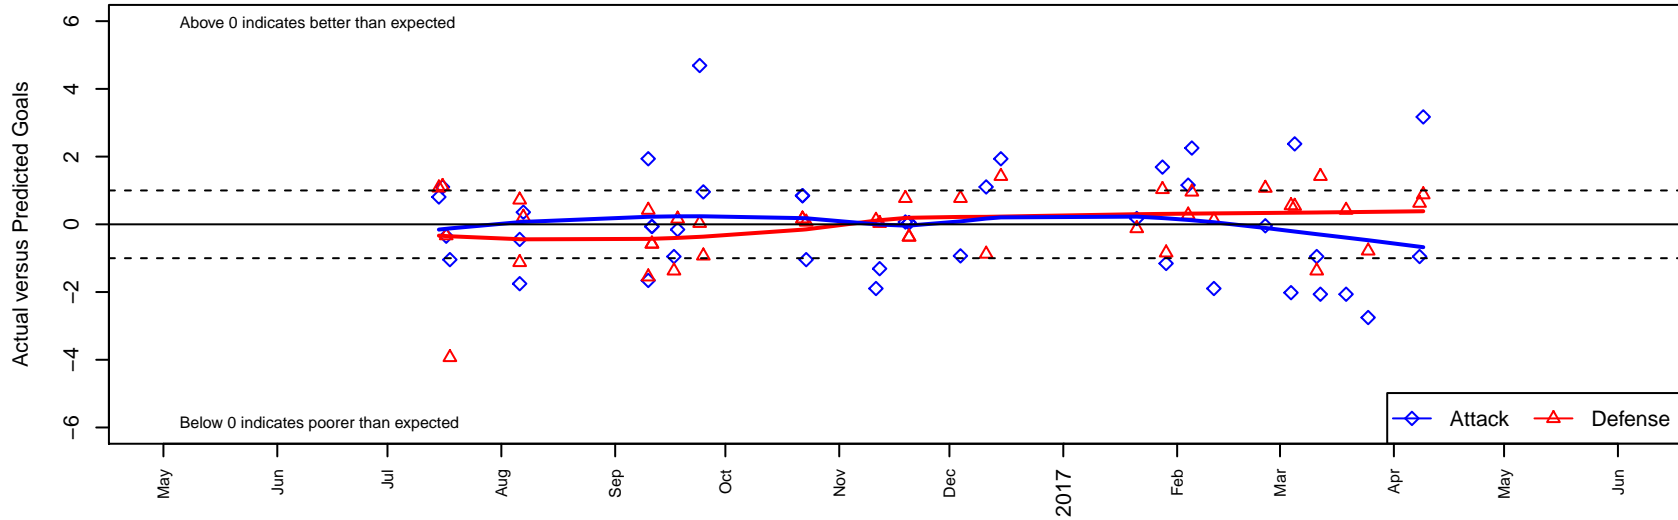

Seattle United Copa B03

Seattle United
 Seattle, WA
 B03 total strength=1710
 attack=27.54 defense=19.91
 fall league = RCL B03 Div 1
 spr league = Win RCL B03 Div 1
 notes= Chursky 2015

alt names used:
 Seattle United B03 Copa A
 SEATTLE UNITED BOYS 03 COPA (WA)
 Seattle United B03 Copa A
 SEATTLE UNITED BOYS 03 COPA (WA)
 Seattle United B03 Copa A
 Seattle United B03 Copa A

Venues played:
 2016 Nike Crossfire Challenge Super Group U'
 2016 Surf Cup Super Black U14
 2016 FWRL B03
 2016 RCL B03 Div 1
 2016 Win RCL B03 Div 1
 2016 WYS Championship B03

Seattle United Copa B03
 Dots are actual minus expected GF (blue circles) and GA (red triangles).
 Blue line is smoothed change in attack strength. Red is smoothed change in defense strength.

**attack and defense variance (black dot)
relative to other teams
and top 10 in region**

**attack and defense rating
relative to others at age
and all opponents in last 13 months**

Performance relative to 13 month average