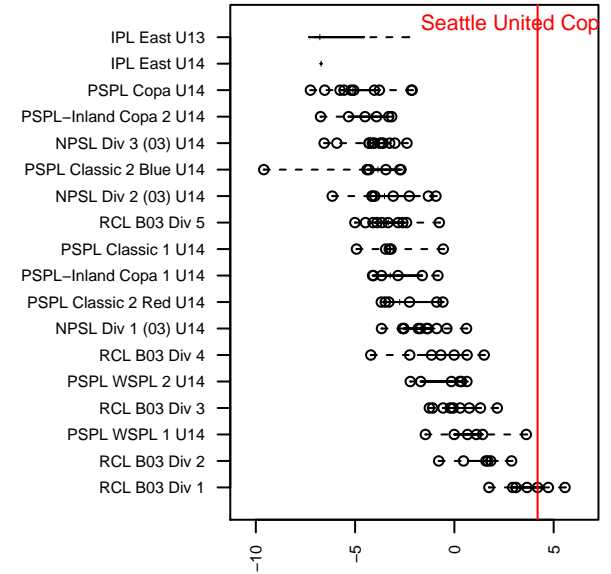

Seattle United Copa B03

Seattle United
 Seattle, WA
 B03 total strength=1710
 attack=27.54 defense=19.91
 fall league = RCL B03 Div 1
 spr league = Win RCL B03 Div 1
 notes= Chursky 2015

alt names used:
 Seattle United B03 Copa A
 SEATTLE UNITED BOYS 03 COPA (WA)
 Seattle United B03 Copa A
 SEATTLE UNITED BOYS 03 COPA (WA)
 Seattle United B03 Copa A
 Seattle United B03 Copa A

Venues played:
 2016 Nike Crossfire Challenge Super Group U'
 2016 Surf Cup Super Black U14
 2016 FWRL B03
 2016 RCL B03 Div 1
 2016 Win RCL B03 Div 1
 2016 WYS Championship B03

Seattle United Copa B03
 Dots are actual minus expected GF (blue circles) and GA (red triangles).
 Blue line is smoothed change in attack strength. Red is smoothed change in defense strength.

**attack and defense variance (black dot)
relative to other teams
and top 10 in region**

**attack and defense rating
relative to others at age
and all opponents in last 13 months**

Performance relative to 13 month average