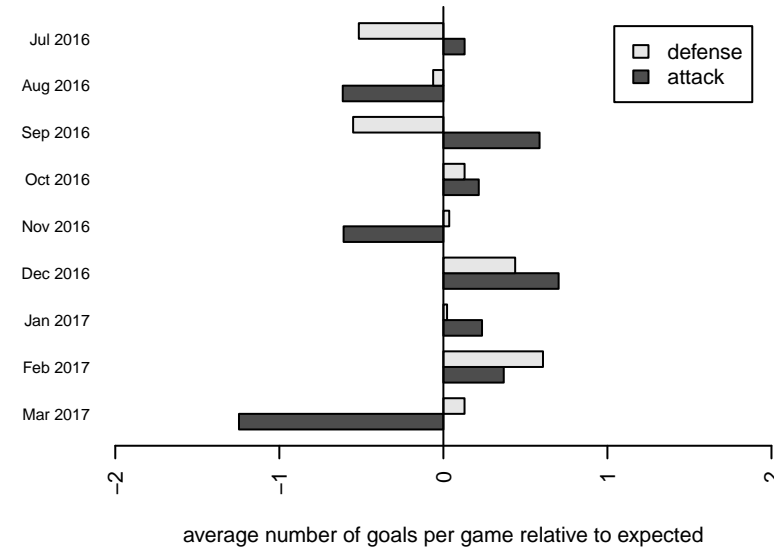

Performance relative to 13 month average