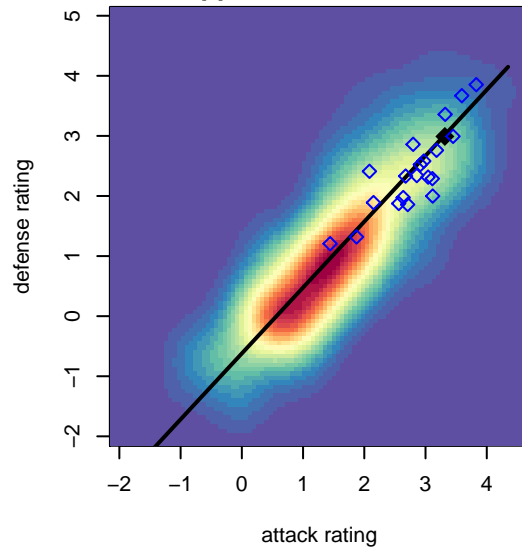

Seattle United Copa B03

Seattle United
 Seattle, WA
 B03 total strength=1710
 attack=27.54 defense=19.91
 fall league = RCL B03 Div 1
 spr league = Win RCL B03 Div 1
 notes= Chursky 2015

alt names used:
 Seattle United B03 Copa A
 SEATTLE UNITED BOYS 03 COPA (WA)
 Seattle United B03 Copa A
 SEATTLE UNITED BOYS 03 COPA (WA)
 Seattle United B03 Copa A
 Seattle United B03 Copa A

Venues played:
 2016 Nike Crossfire Challenge Super Group U'
 2016 Surf Cup Super Black U14
 2016 FWRL B03
 2016 RCL B03 Div 1
 2016 Win RCL B03 Div 1
 2016 WYS Championship B03

Seattle United Copa B03
 Dots are actual minus expected GF (blue circles) and GA (red triangles).
 Blue line is smoothed change in attack strength. Red is smoothed change in defense strength.

**attack and defense variance (black dot)
relative to other teams
and top 10 in region**

**attack and defense rating
relative to others at age
and all opponents in last 13 months**

Performance relative to 13 month average