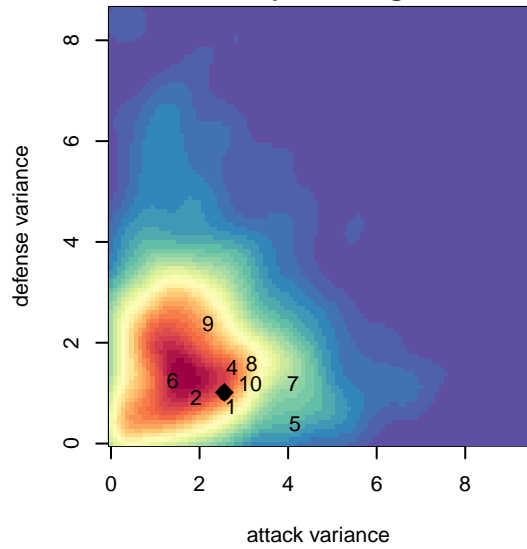

Seattle United Copa B03

Seattle United
 Seattle, WA
 B03 total strength=1710
 attack=27.54 defense=19.91
 fall league = RCL B03 Div 1
 spr league = Win RCL B03 Div 1
 notes= Chursky 2015

alt names used:
 Seattle United B03 Copa A
 SEATTLE UNITED BOYS 03 COPA (WA)
 Seattle United B03 Copa A
 SEATTLE UNITED BOYS 03 COPA (WA)
 Seattle United B03 Copa A
 Seattle United B03 Copa A

Venues played:
 2016 Nike Crossfire Challenge Super Group U'
 2016 Surf Cup Super Black U14
 2016 FWRL B03
 2016 RCL B03 Div 1
 2016 Win RCL B03 Div 1
 2016 WYS Championship B03

Seattle United Copa B03
 Dots are actual minus expected GF (blue circles) and GA (red triangles).
 Blue line is smoothed change in attack strength. Red is smoothed change in defense strength.

**attack and defense variance (black dot)
relative to other teams
and top 10 in region**

**attack and defense rating
relative to others at age
and all opponents in last 13 months**

Performance relative to 13 month average